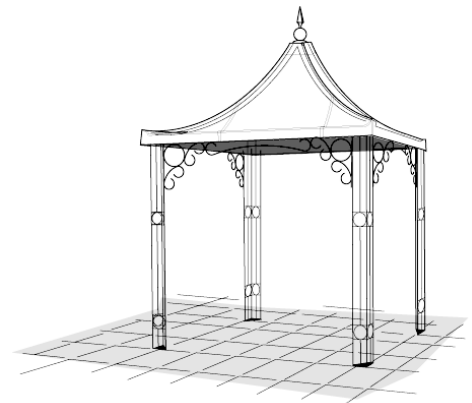

ELEGANT GARDEN PAVILIONS

Authentic lead effect roof in GRP (fibre glass). Totally maintenance free with metal hot-dip galvanised & powder coated steel legs.

Two sizes available; 80 inches (approximately 2 metres) square and 98 inches (approximately 2.5 metres) square.

Many different designs available.

WINDSOR ROOF (as per stand display model)

80 inch with steel legs galvanised and powder coated

£1,075

98 inch with steel legs galvanised and powder coated

£1,200

BELVOIR ROOF (domed)

80 inch with steel legs galvanised and powder coated

£1,075

For more details, contact:
David Fox, David Fox Fibreglass Composites,
Roman Bank Industrial Estate, Roman Bank,
Bourne, Lincolnshire. PE10 9LQ
Tel: +44 (0)1778 423763
Fax: +44 (0)1778 423763
www.davidfoxfibreglass.co.uk

With wooden legs, 1 full trellis, 1 half trellis, 1 bottom feathered edge board and top diamond trellis (similar to above but with natural colours) **£995**

Many combinations & options available.

Additional standard dip-treated trellis panels: (colouring available at extra cost)

6'6" x 7' diamond trellis **£60**

6'6" x 4' diamond trellis **£50**

6'6" x 7' full feathered edge board **£60**

6'6" x 7' combination of 4' diamond trellis top & 3' feathered edge board bottom **£100**

All prices are exclusive of VAT & delivery